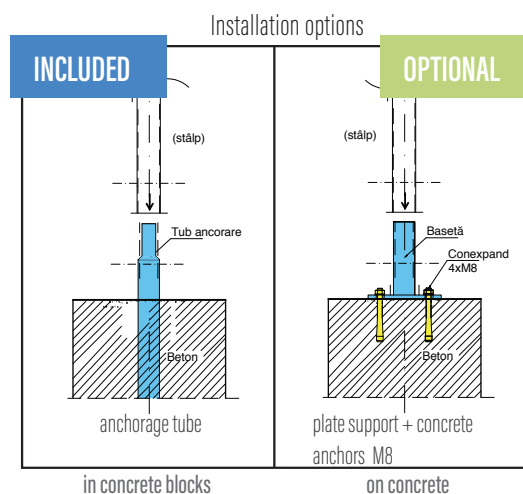

CARPORT

Hobbit type

BE KIND TO YOUR CAR

The carport made out at Sere Transilvania, helps your car to feel respected and taken care of .

TECHNICAL DATA + MATERIALS

STEEL: - galvanized steel structure (275gr.Zn./sqm.)
- high snow and wind resistance
- distance between arcs: 1,5m
- arcs diameter: 34mm

EASY TO INSTALL

Estimated installation time: 1-2h
Qualification level needed for installation: minimal
Detailed installation manual available

DIMENSIONS AND PRICES

width x length	height	Cover		optional (plate support)
		film	or metal sheet	
3.0 x 4.5 m	2.2 m	394 € + VAT	619 € + VAT	73 € + VAT
3.0 x 6.0 m	2.2 m	472 € + VAT	819 € + VAT	85 € + VAT
4.0 x 4.5 m	2.5 m	413 € + VAT	746 € + VAT	73 € + VAT
4.0 x 6.0 m	2.5 m	509 € + VAT	982 € + VAT	85 € + VAT