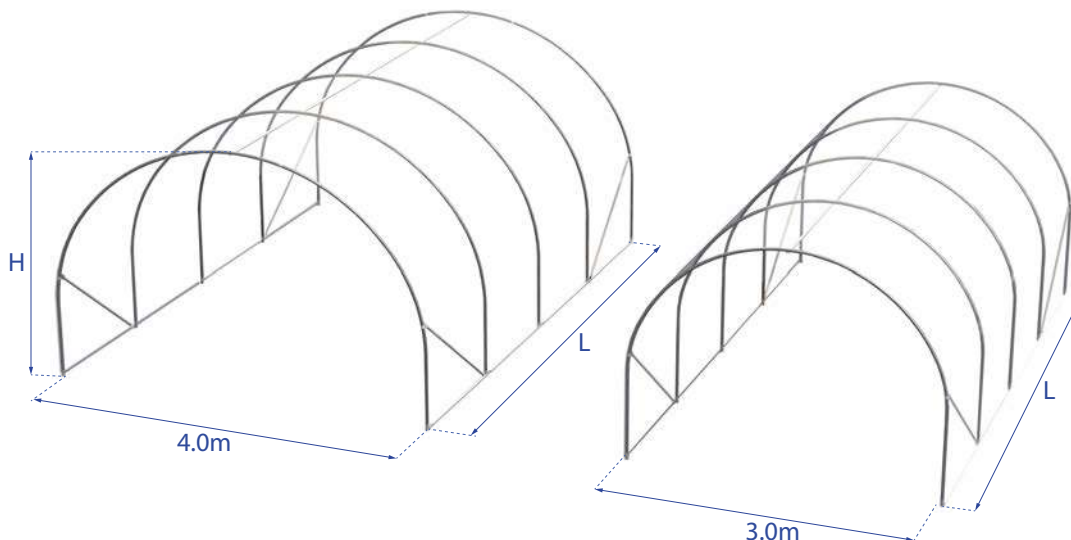

CARPORT

Hobbit type

BE KIND TO YOUR CAR

The carport made out at Sere Transilvania, helps your car to feel respected and taken care of .

TECHNICAL DATA + MATERIALS

STEEL: - galvanized steel structure (275gr.Zn./sqm.)
- high snow and wind resistance
- distance between arcs: 1,5m
- arcs diameter: 34mm

EASY TO INSTALL

Estimated installation time: 1-2h
Qualification level needed for installation: minimal
Detailed installation manual available

DIMENSIONS AND PRICES

width x length	height	Cover		optional (plate support)
		film	or metal sheet	
3.0 x 4.5 m	2.2 m	394 € + VAT	619 € + VAT	73 € + VAT
3.0 x 6.0 m	2.2 m	472 € + VAT	819 € + VAT	85 € + VAT
4.0 x 4.5 m	2.5 m	413 € + VAT	746 € + VAT	73 € + VAT
4.0 x 6.0 m	2.5 m	509 € + VAT	982 € + VAT	85 € + VAT